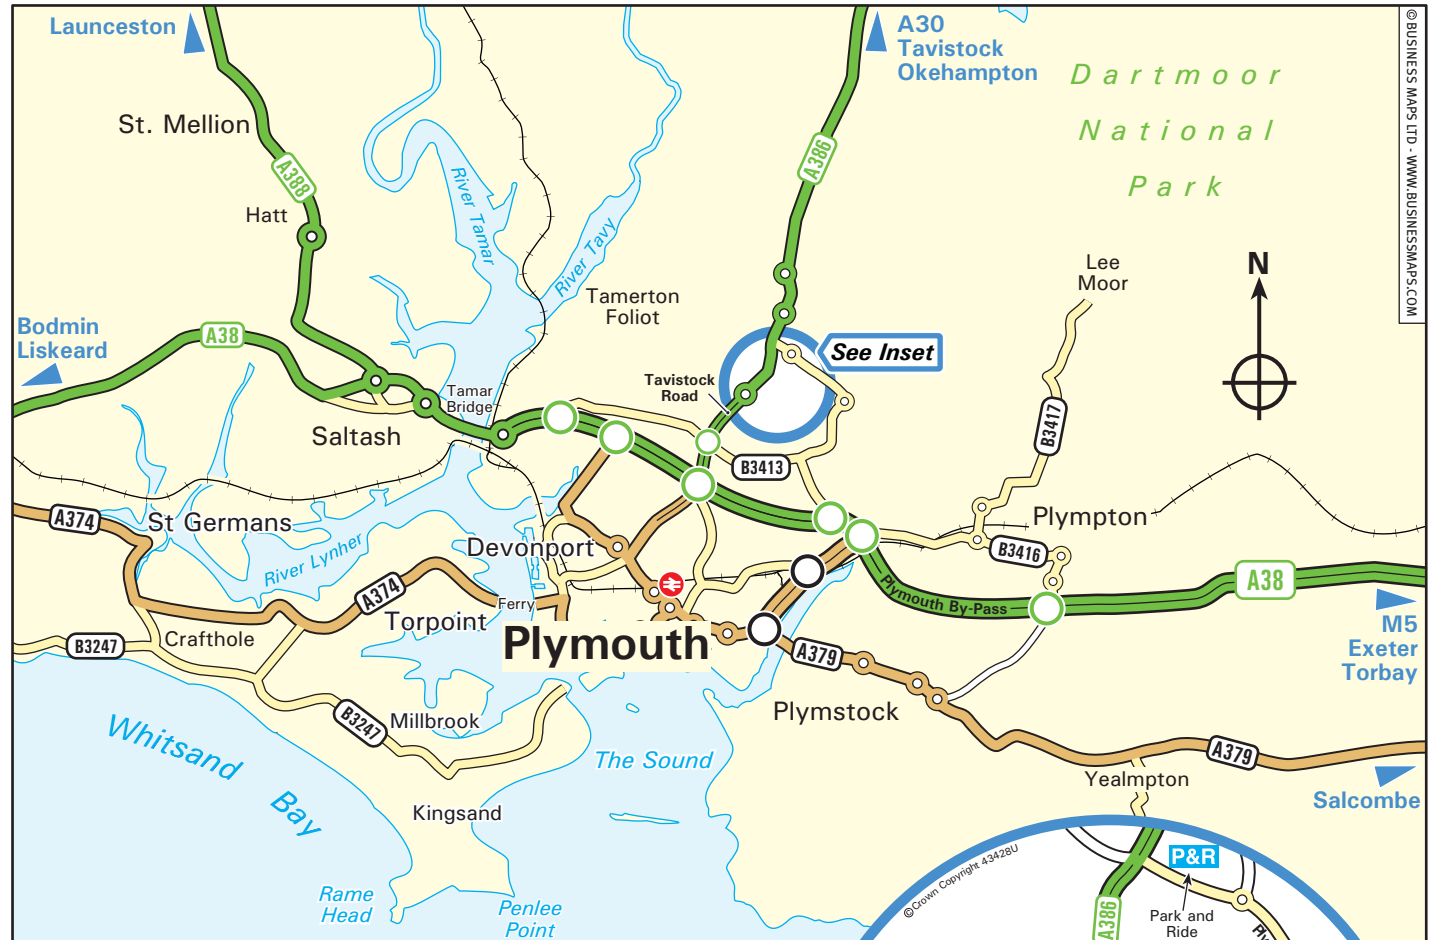

## Health Education South West

01752 676100  
**Health Education South West**  
Peninsula Postgraduate Medical Education  
22a Davy Road  
Plymouth Science Park  
Plymouth PL6 8BY  
www.peninsuladeanery.nhs.uk

### From M5

- At the end of the M5, join the A38 (signed Plymouth & Torquay).
- Exit the A38 (Plymouth Bypass) at the junction with the A386, and join the A386 (Tavistock Road) towards Tavistock.
- Turn right at the next roundabout into Derriford Road.
- Pass hospital and turn right at lights onto Research Way.
- Turn left into Davy Road and stop at Plymouth Science Park Phase 1 Reception to collect a Visitors Parking Permit.

### From Bodmin

- Follow the A38 towards Plymouth.
- Exit the A38 (Plymouth Bypass) at the junction with the A386, and join the A386 (Tavistock Road) towards Tavistock.
- Turn right at the next roundabout into Derriford Road.
- Pass hospital and turn right at lights onto Research Way.
- Turn left into Davy Road and stop at Plymouth Science Park Phase 1 Reception to collect a Visitors Parking Permit.

### By Train

- Plymouth is served by trains from Exeter (circa 1 hour) and Bristol (circa 2 hours).
- For further information on train times and fares, please call the National Rail Enquiry Line on 08457 48 49 50.