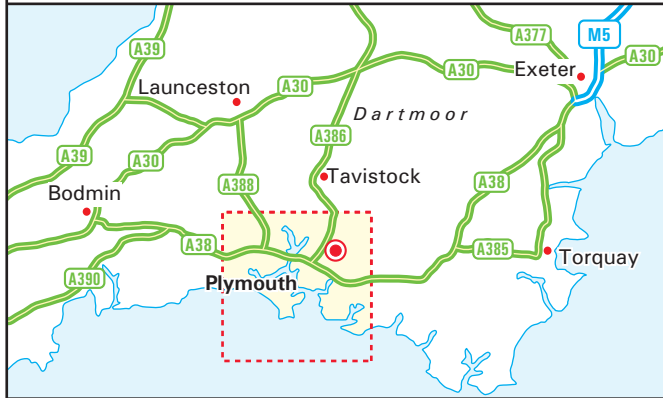

## Health Education South West

01752 676100  
**Health Education South West**  
Peninsula Postgraduate Medical Education  
22a Davy Road  
Plymouth Science Park  
Plymouth PL6 8BY  
www.peninsuladeanery.nhs.uk

### From M5

- At the end of the M5, join the A38 (signed Plymouth & Torquay).
- Exit the A38 (Plymouth Bypass) at the junction with the A386, and join the A386 (Tavistock Road) towards Tavistock.
- Turn right at the next roundabout into Derriford Road.
- Pass hospital and turn right at lights onto Research Way.
- Turn left into Davy Road and stop at Plymouth Science Park Phase 1 Reception to collect a Visitors Parking Permit.

### From Bodmin

- Follow the A38 towards Plymouth.
- Exit the A38 (Plymouth Bypass) at the junction with the A386, and join the A386 (Tavistock Road) towards Tavistock.
- Turn right at the next roundabout into Derriford Road.
- Pass hospital and turn right at lights onto Research Way.
- Turn left into Davy Road and stop at Plymouth Science Park Phase 1 Reception to collect a Visitors Parking Permit.

### By Train

- Plymouth is served by trains from Exeter (circa 1 hour) and Bristol (circa 2 hours).
- For further information on train times and fares, please call the National Rail Enquiry Line on 08457 48 49 50.